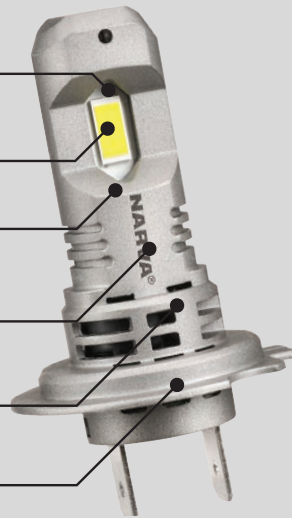

Narva's new Surefit L.E.D Globes GEN II boasts a more compact design than its predecessor, allowing for a better fit in a wider range of vehicles.

Sold in pairs, the Surefit GEN II offers a precise 5700°K crisp white light output at 5,000 Lumens* and with a superior range and colour to any standard halogen globe. Equipped with an IP65 rated fan that provides cooling and due to the low current draw premium L.E.Ds the Surefit GEN II globes lasts up to 25 times longer than its halogen counterparts.

To date most retrofit L.E.D globes have produced a poor beam pattern with lots of stray wasted light when used in projector style headlamps. The SUREFIT H7 'Projector' L.E.D Globe has been manufactured with precision engineering however, giving a maximum output with minimal waste.

Here's a simple ID check:

P/Nos. 18434, 18435, 18437 & 18438
Suits Standard Headlights

P/No. 18437P
Suits Projector Headlights

Powerful crisp white light output

Precise beam cut off

In-built IP65 rated fan for optimised cooling

Reinforced housing with no filament

Super quiet operation with EMC protection

Same size as halogen – fits any vehicle

Engineered to be the same size as Halogen to retro-fit any vehicles.

*May not work with all vehicle Canbus systems