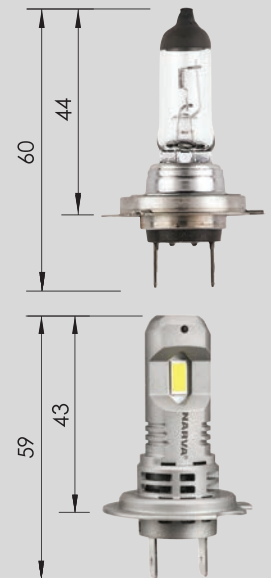

*May not work with all vehicle Canbus systems

PART No.	DESCRIPTION	BARCODE	AVAILABILITY	SUPERSEDES
18434	H4 SUREFIT GLOBES (2) GEN II	9314464006258	Ex Stock	18424
18435	HB3 (9005) SUREFIT GLOBES (2) GEN II	9314464006265	Ex Stock	NEW
18437	H7 SUREFIT GLOBES (2) GEN II	9314464006272	Ex Stock	18427
18437P	H7 SF PROJECTOR GLOBES (2) GEN II	9314464006319	August 2023	18427P
18438	H8/9/11 SUREFIT GLOBES (2) GEN II	9314464006326	Ex Stock	18428